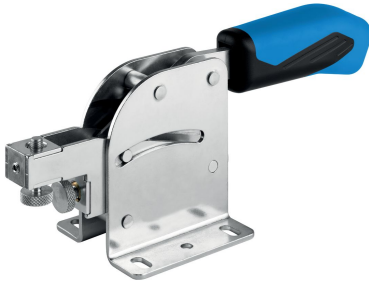

Combination Clamps · with horizontal base

EH 23330.

Product Description

The combination clamp combines a toggle clamp push-pull type and a vertical toggle clamp in one clamp. Thus the use of different toggle clamps is not necessary. The horizontal and vertical clamping movement is achieved by simple operation using an ergonomic handle. Simultaneous exact positioning and secure clamping of the component is guaranteed.

The toggle clamps are manufactured from high quality components and are designed for maintenance-free continuous use.

An oil resistant ergonomic 2-component handle, with slip-proof, soft surface and large grip area for high ease of use.

Material

Clamp

- Steel, zinc-plated by galvanization, passivated

Rivet

- Stainless steel

Handle

- plastic

Clamping screw