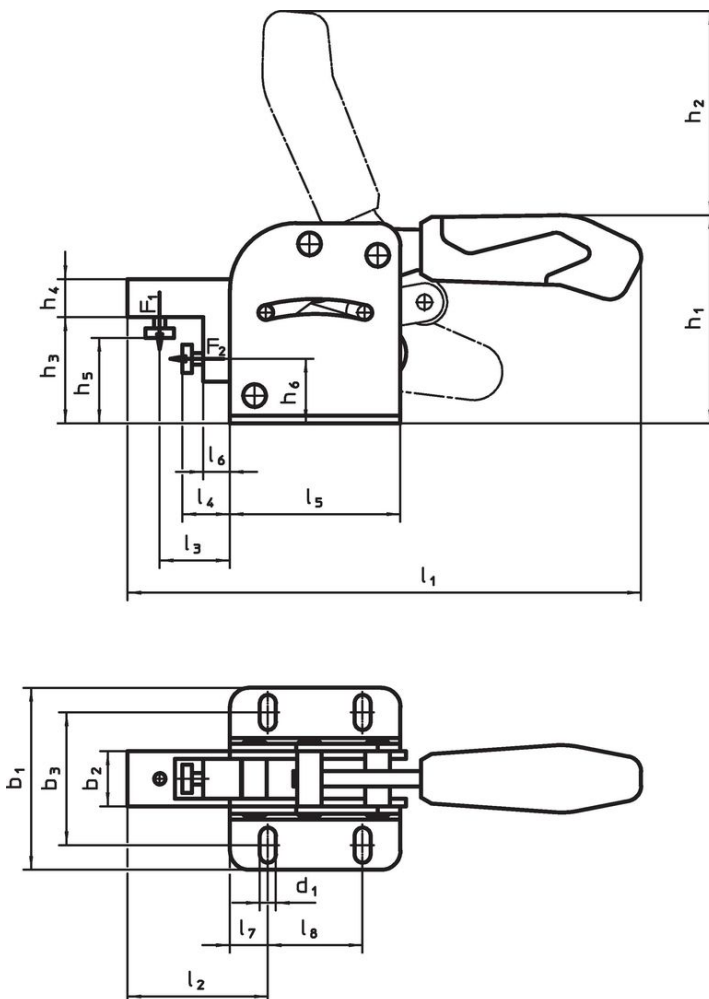

Combination Clamps · with horizontal base

EH 23330.

Product Description

The combination clamp combines a toggle clamp push-pull type and a vertical toggle clamp in one clamp. Thus the use of different toggle clamps is not necessary. The horizontal and vertical clamping movement is achieved by simple operation using an ergonomic handle. Simultaneous exact positioning and secure clamping of the component is guaranteed.

The toggle clamps are manufactured from high quality components and are designed for maintenance-free continuous use.

An oil resistant ergonomic 2-component handle, with slip-proof, soft surface and large grip area for high ease of use.

Material

Clamp

- Steel, zinc-plated by galvanization, passivated

Rivet

- Stainless steel

Handle

- plastic

Clamping screw

- Steel, tempered, zinc-plated by galvanization

Drawing