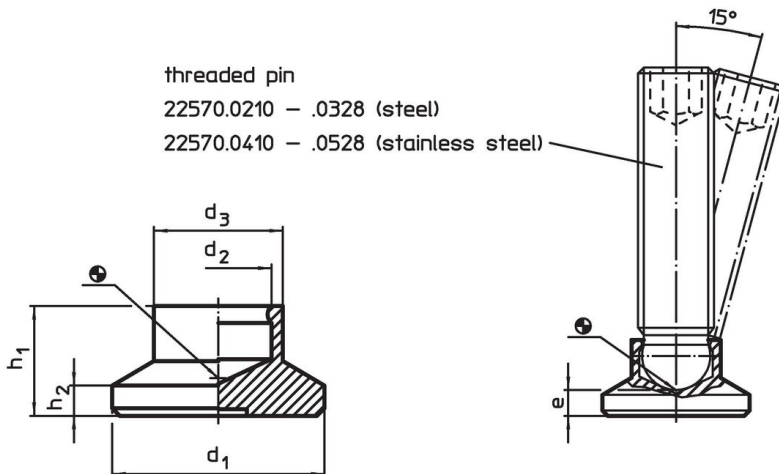

Thrust Pads · plastic
EH 22570.

Product Description

The plastic thrust pads (EH 22570.) can be combined with ball-headed grub screws (EH 22570.).

Material

- Thermoplastic POM, black, dull

More information

Further products

- Grub Screws, ball-headed
- Seating Elements, with plastic bearing surface, orienting

Drawing

Order information

d ₁	d ₂	Dimensions				h ₁	h ₂	Load capacity for static load max.	For grub screws EH 22570.	Temperature		Weight	Art. No.
		d ₃	e	min.	max.								
[mm]				[kN]	[mm]	[°C]	[g]						
15	4.5	8.6	3.6	7.6	2.5	3.5	M 6	-30	80	1.1	22570.0014		
15	6.1	8.6	2.5	7.6	2.5	3.5	M 8	-30	80	1.0	22570.0015		
18	6.1	10.8	4.2	9.2	2.5	3.5	M 8	-30	80	1.7	22570.0017		
18	7.8	10.8	3.4	9.2	2.5	3.5	M10	-30	80	2.0	22570.0018		
21	6.1	12.8	5.0	10.0	3.0	3.5	M 8	-30	80	3.0	22570.0019		
21	7.8	12.8	4.3	10.0	3.0	3.5	M10	-30	80	2.6	22570.0020		
21	9.4	12.8	3.4	10.0	3.0	3.5	M12	-30	80	2.4	22570.0021		
25	6.1	13.0	5.5	10.5	3.0	3.5	M 8	-30	80	4.0	22570.0023		
25	7.8	13.0	4.6	10.5	3.0	3.5	M10	-30	80	3.6	22570.0024		
25	9.4	13.0	3.6	10.5	3.0	3.5	M12	-30	80	3.4	22570.0025		
32	6.1	14.0	6.0	11.0	3.0	3.5	M 8	-30	80	6.4	22570.0032		
32	7.8	14.0	5.0	11.0	3.0	3.5	M10	-30	80	5.0	22570.0033		
32	9.4	14.0	4.2	11.0	3.0	3.5	M12	-30	80	5.0	22570.0034		
40	6.1	16.0	8.0	13.0	4.0	3.5	M 8	-30	80	11.0	22570.0040		
40	7.8	16.0	7.0	13.0	4.0	3.5	M10	-30	80	10.0	22570.0041		
40	9.4	16.0	6.2	13.0	4.0	3.5	M12	-30	80	10.0	22570.0042		