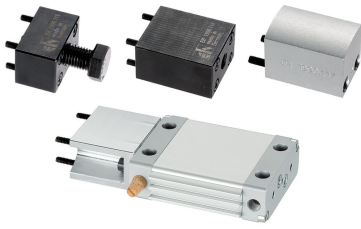

Control Modules

EH 1990.

Product Description

Material

- Steel, blackened
- Aluminium Al

Drawing

Order information

	 [g]	Art. No.
mechanical	428	1990.115
hydraulic	696	1990.116
pneumatical	159	1990.117
pneumatically, reinforced	805	1990.118