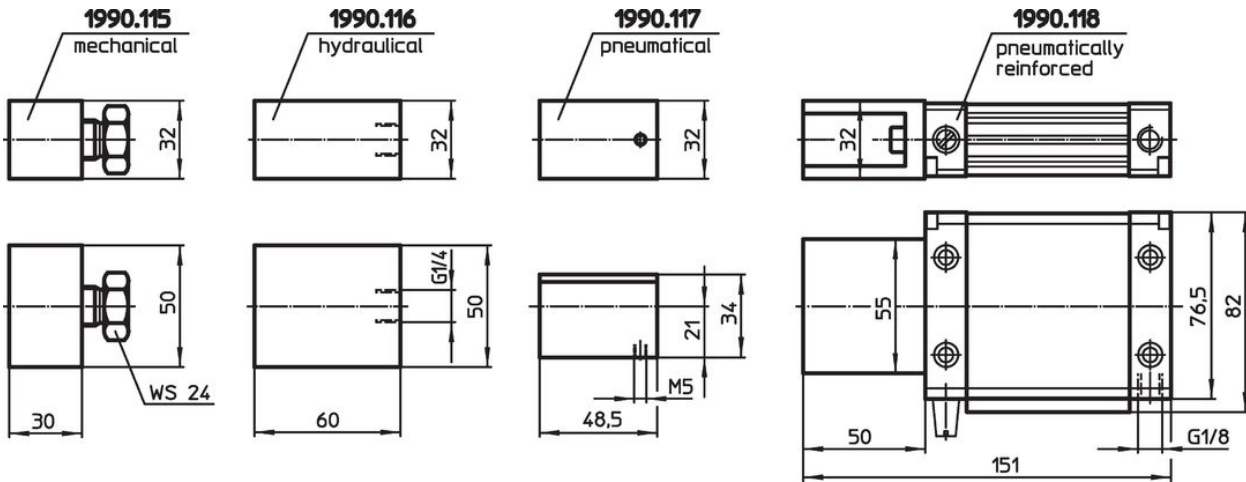

Control Modules

EH 1990.

Product Description

Material

- Steel, blackened
- Aluminium Al

Drawing

Order information

	 [g]	Art. No.
mechanical	428	1990.115
hydraulic	696	1990.116
pneumatical	159	1990.117
pneumatically, reinforced	805	1990.118