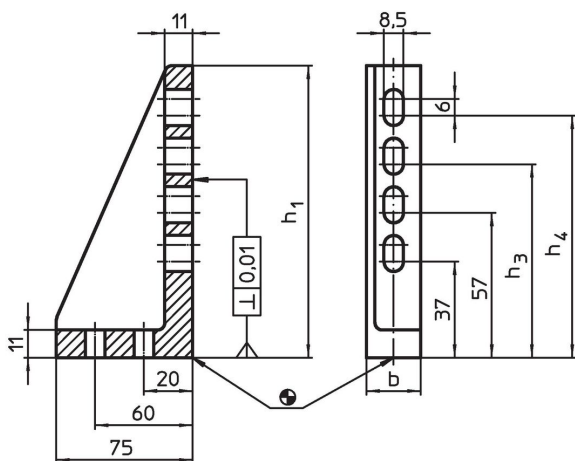

Thrust Angles

EH 1021.600 - EH 1021.700

Product Description

Material

- Grey cast iron, phosphatized, ground

Drawing

Order information

System	b	Dimensions			Position of web	 [g]	Art. No.
		h ₁	h ₃	h ₄			
V40	39	75	–	–	left	473	1021.600
V40	39	115	77	97	left	593	1021.700