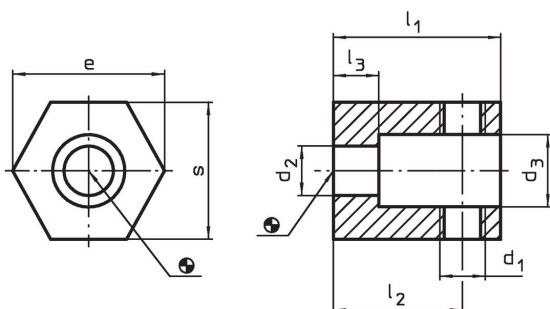

Stops

EH 1014.500 - EH 1114.500

Product Description

Material

- Steel, blackened

Drawing

Order information

System	Dimensions								 [g]	Art. No.
	d ₁	d ₂	d ₃	l ₁	l ₂	l ₃	s	e		
V40	M 8	8.4	14	26	20	8	22	25.4	56	1014.500
V70/L12	M12	13.0	19	44	34	12	36	40.0	283	1114.500