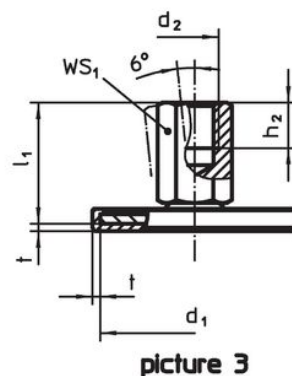

### Order information

| d <sub>1</sub>                        | d <sub>2</sub> | Dimensions     |                |   | WS <sub>1</sub> | [g] | Art. No.   |
|---------------------------------------|----------------|----------------|----------------|---|-----------------|-----|------------|
|                                       |                | l <sub>1</sub> | h <sub>2</sub> | t |                 |     |            |
| [mm]                                  |                |                |                |   |                 |     |            |
| with female thread – picture 3, Steel |                |                |                |   |                 |     |            |
| 50                                    | M16            | 37             | 16             | 2 | 22              | 121 | 22593.1140 |