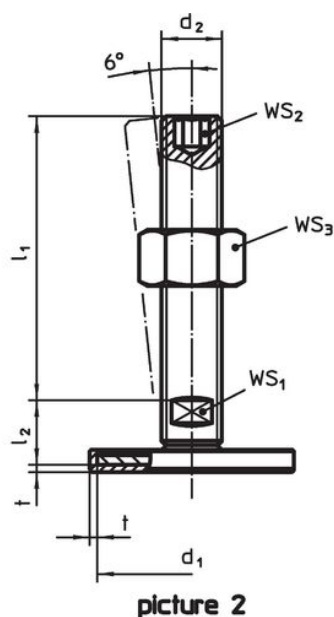

#### Pad

- Steel, zinc-plated by galvanization, passivated

### Order information

| d <sub>1</sub>                        | d <sub>2</sub> | Dimensions     |                |   | WS <sub>1</sub> | [g] | Art. No.   |
|---------------------------------------|----------------|----------------|----------------|---|-----------------|-----|------------|
|                                       |                | l <sub>1</sub> | h <sub>2</sub> | t |                 |     |            |
| [mm]                                  |                |                |                |   |                 |     |            |
| with female thread – picture 3, Steel |                |                |                |   |                 |     |            |
| 50                                    | M16            | 37             | 16             | 2 | 22              | 121 | 22593.1140 |