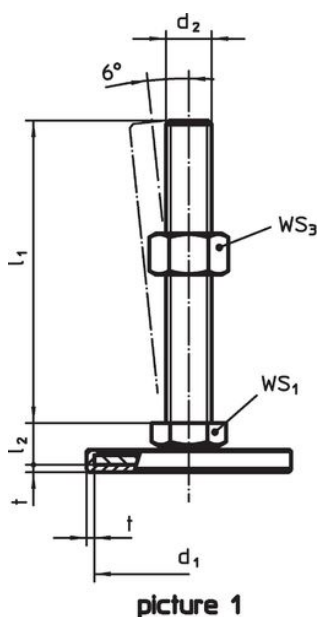

#### Pad

- Steel, zinc-plated by galvanization, passivated

### Order information

| d <sub>1</sub>                        | d <sub>2</sub> | Dimensions     |                |   | WS <sub>1</sub> | [g] | Art. No.   |
|---------------------------------------|----------------|----------------|----------------|---|-----------------|-----|------------|
|                                       |                | l <sub>1</sub> | h <sub>2</sub> | t |                 |     |            |
| [mm]                                  |                |                |                |   |                 |     |            |
| with female thread – picture 3, Steel |                |                |                |   |                 |     |            |
| 50                                    | M16            | 37             | 16             | 2 | 22              | 121 | 22593.1140 |