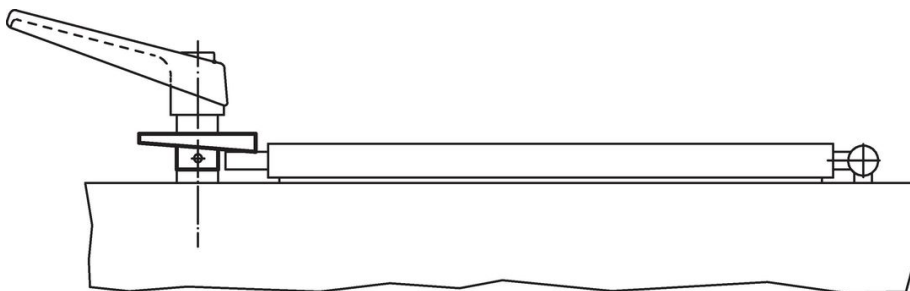

Door Catches

22260.0010

Product Description

Material

- Sintered steel

Assembly

Not suitable for fastening by welded connection. Secure by using pins.

Drawing

Order information

Dimensions							[g]	Art. No.
d ₁	d ₂ H8	d ₃	b ₁	b ₂	b ₃	b ₄		
[mm]								
locking by turning to the right								
35	10	18	15	7	3	7	31	22260.0010

Application example

Compliance

RoHS compliant