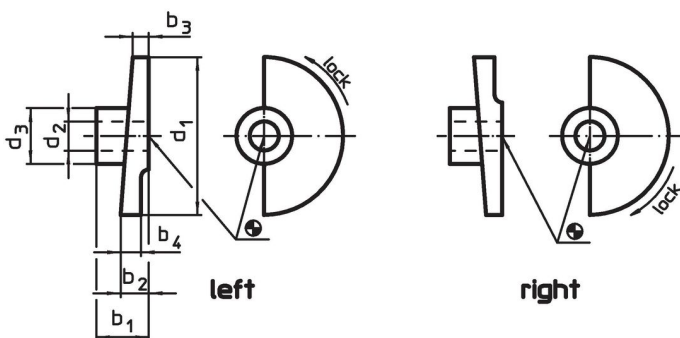

Door Catches

22260.0010

Product Description

Material

- Sintered steel

Assembly

Not suitable for fastening by welded connection. Secure by using pins.

Drawing

Order information

Dimensions							[g]	Art. No.
d ₁	d ₂ H8	d ₃	b ₁	b ₂	b ₃	b ₄		
[mm]								
locking by turning to the right								
35	10	18	15	7	3	7	31	22260.0010

Application example

Compliance

RoHS compliant