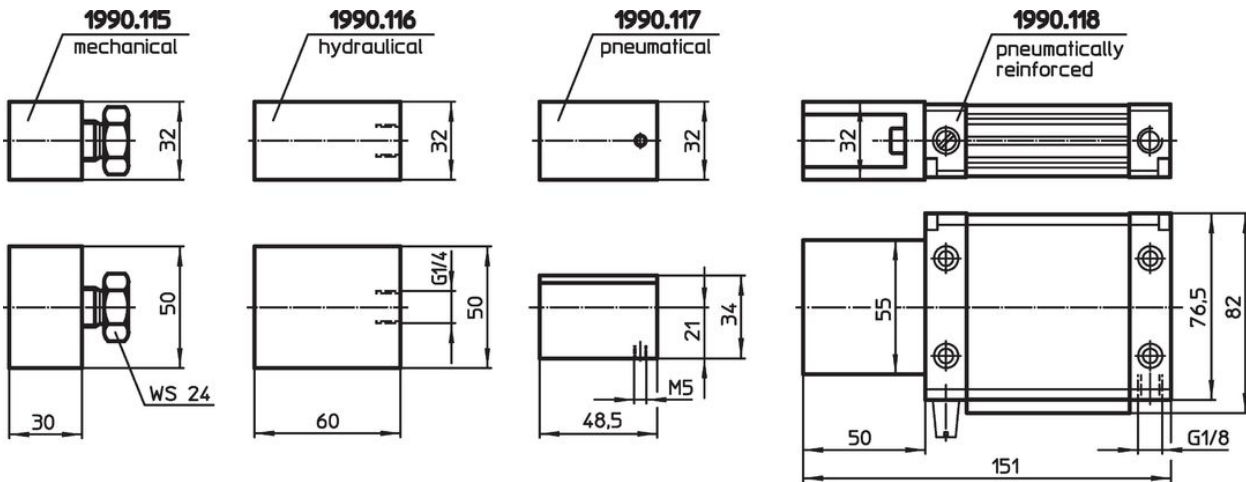

Control Modules

1990.116

Product Description

Material

- Steel, blackened

Drawing

Order information

[g]	Art. No.
hydraulic	1990.116
696	