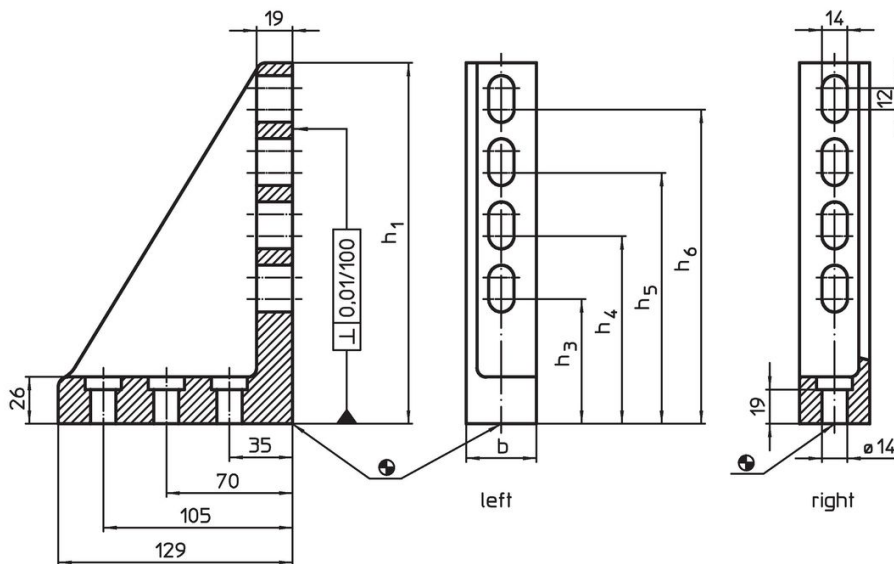

Thrust Angles

1121.600

Product Description

Material

- Grey cast iron, phosphatized, ground

Drawing

Order information

System	Dimensions				Position of web	 [g]	Art. No.
	b	h ₁	h ₃	h ₄			
V70	66	140	69	104	left	2970	1121.600