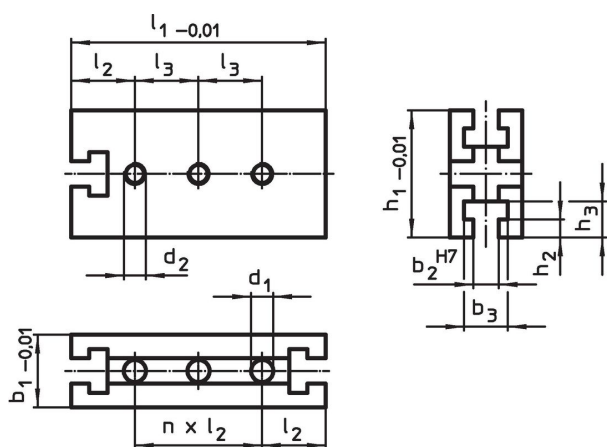

### Product Description

This mounting element is a system part of the T-slot system.

### Order information

System	Dimensions											Amount n	[g]	Art. No.
	b <sub>1</sub>	l <sub>1</sub>	b <sub>2</sub>	b <sub>3</sub>	l <sub>2</sub>	l <sub>3</sub>	h <sub>1</sub>	h <sub>2</sub>	h <sub>3</sub>	d <sub>1</sub>	d <sub>2</sub>			
V70	40	210	14	24	35	70	70	10	20	12.25	M12	5	3246	1111.300