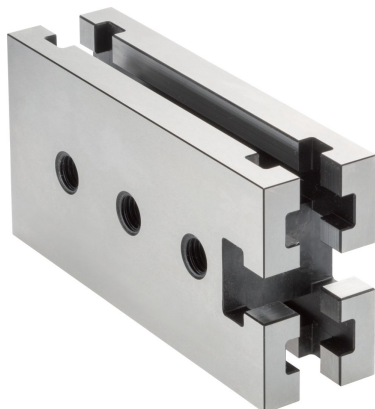

## Mounting Blocks

1111.300

### Product Description

This mounting element is a system part of the T-slot system.

### Material

- Steel, hardened, ground