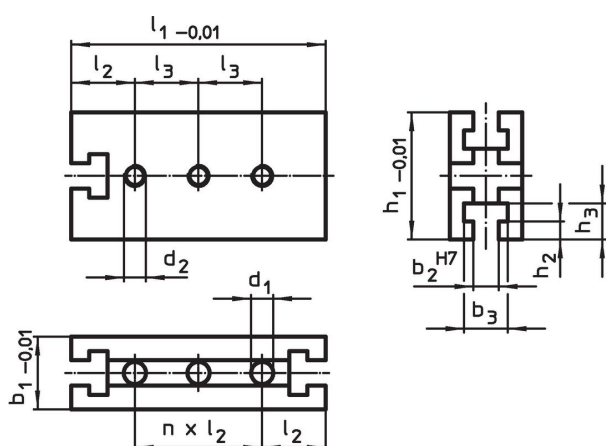

### Product Description

This mounting element is a system part of the T-slot system.

### Order information

System	Dimensions											Amount n	 [g]	Art. No.
	$b_1$	$l_1$	$b_2$	$b_3$	$l_2$	$l_3$	$h_1$	$h_2$	$h_3$	$d_1$	$d_2$			
V70	40	210	14	24	35	70	70	10	20	12.25	M12	5	3246	1111.300