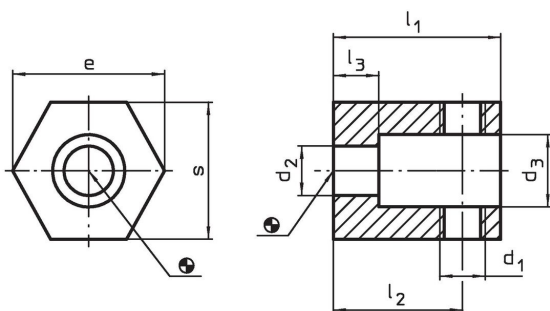

Stops

1014.500

Product Description

Material

- Steel, blackened

Drawing

Order information

System	Dimensions								[g]	Art. No.
	d ₁	d ₂	d ₃	l ₁	l ₂	l ₃	s	e		
V40	M8	8.4	14	26	20	8	22	25.4	56	1014.500