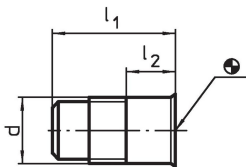

Screw Plugs

EH 1557.000 - EH 1657.000

Product Description

Material

- Plastic

Drawing

Order information

System	d	Dimensions		 [g]	Art. No.
		l ₁ [mm]	l ₂		
L12	M12	25	10	2.5	1557.000
L16	M16	30	12	5.8	1657.000