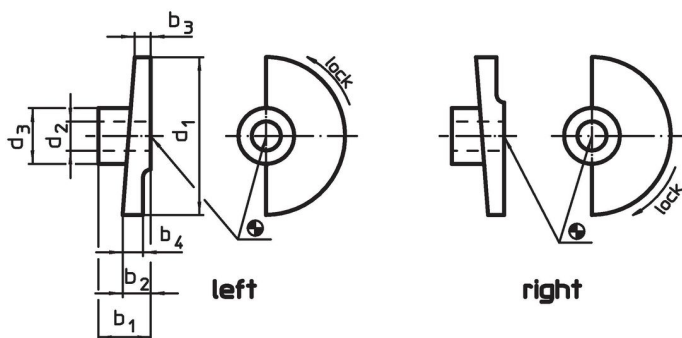

### Product Description

#### Assembly

Not suitable for fastening by welded connection. Secure by using pins.

### Order information

Dimensions							[g]	Art. No.
d <sub>1</sub>	d <sub>2</sub> H8	d <sub>3</sub>	b <sub>1</sub>	b <sub>2</sub>	b <sub>3</sub>	b <sub>4</sub>		
locking by turning to the left								
35	8	18	15	7	3	7	34	22260.0108