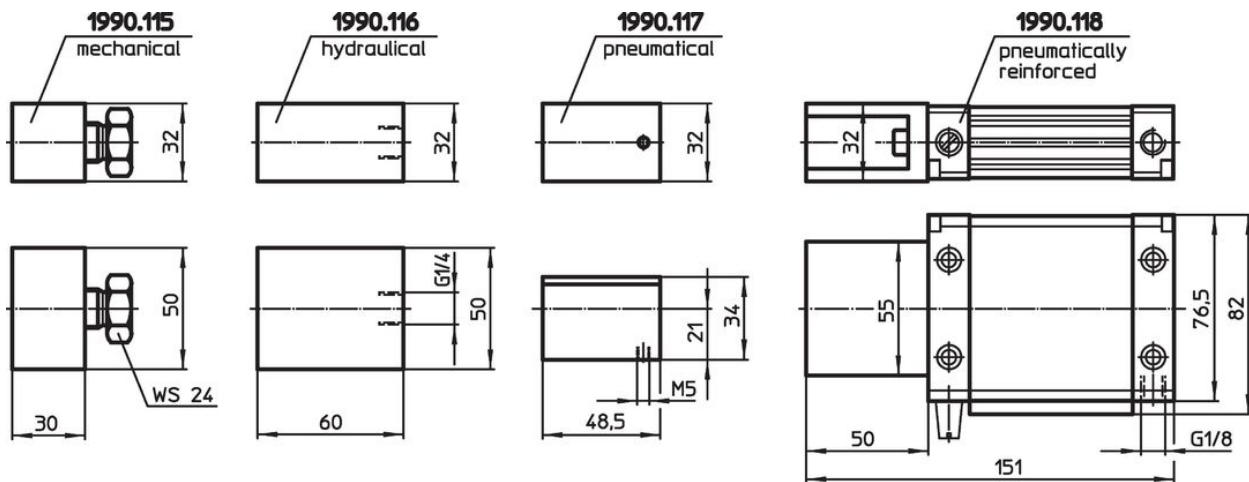

Control Modules

1990.115

Product Description

Material

- Steel, blackened

Drawing

Order information

	[g]	Art. No.
mechanical	428	1990.115