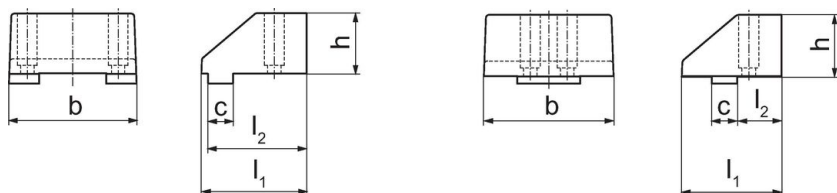

Drawing

picture 1

picture 2

Order information

Jaw width [mm]	b	l₁	l₂	h	c	[kg]	Art. No.
Jaw, movable – picture 2							
125	124	94.5	42	58	24	4	1701.170

Application example

	MS 125-S	MS 125-M	MS 125-L
Clamping width s₁	0 - 30	0 - 150	0 - 280

Compliance

RoHS compliant

Compliant according to Directive 2011/65/EU and Directive 2015/863.

Does not contain SVHC substances

No SVHC substances with more than 0.1% w/w contained - SVHC list [REACH] as of 23.01.2024.

Does not contain Proposition 65 substances

No Proposition 65 substances included.

<https://www.P65Warnings.ca.gov/>

Free from Conflict Minerals

This product does not contain any substances designated as "conflict minerals" such as tantalum, tin, gold or tungsten from the Democratic Republic of Congo or adjacent countries.