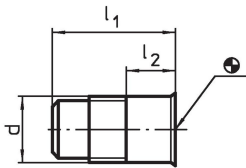

Screw Plugs

1557.000

Product Description

Material

- Plastic

Drawing

Order information

System	d	Dimensions		 [g]	Art. No.
		l ₁ [mm]	l ₂		
L12	M12	25	10	2.5	1557.000