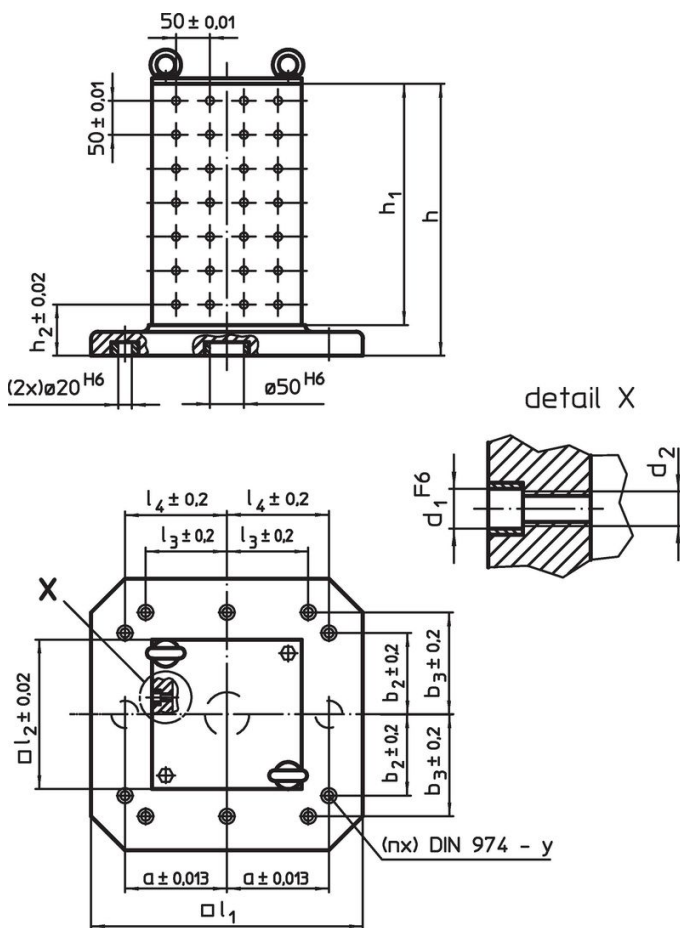

Clamping Cubes

1508.600

Product Description

Material

- Grey cast iron GG

More information

Notes

Special types on request.

Drawing

Order information

System	Dimensions												y	For screws	Number of fastening holes n	Number of hole rows	 [kg]	Art. No.
	l ₁	l ₂	h ₁	h	h ₂	d ₁	d ₂	a	b ₂	b ₃	l ₃	l ₄						
L12	630	450	640	700	100	12	M12	200	200	300	200	300	16	M16	8	8 x 12	426	1508.600