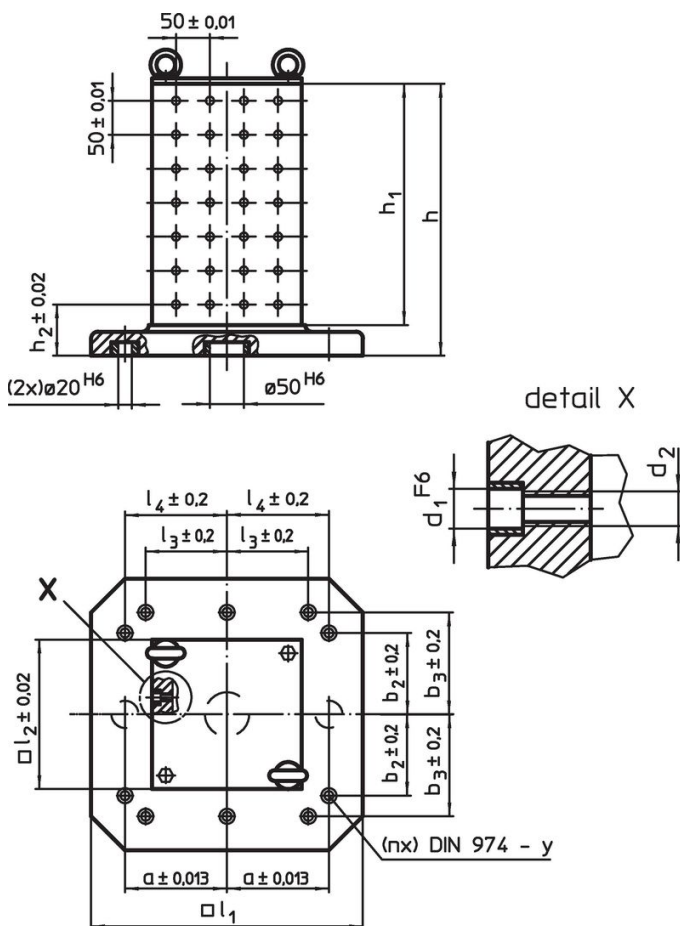

Clamping Cubes

1508.400

Product Description

Material

- Grey cast iron GG

More information

Notes

Special types on request.

Drawing

Order information

System	Dimensions										y	For screws	Number of fastening holes n	Number of hole rows	 [kg]	Art. No.
	l ₁	l ₂	h ₁	h	h ₂	d ₁	d ₂	a	b ₂	l ₄						
L12	500	330	510	565	85	12	M12	200	200	200	12	M12	6	6 x 10	204	1508.400