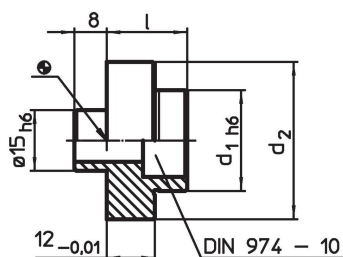

Locating Pins

1142.700

Product Description

Material

- Steel, case-hardened, ground

Drawing

Order information

| System | d ₁ | Dimensions | | l | [g] | Art. No. |
|--------|----------------|----------------|------|----|-----|----------|
| | | d ₂ | [mm] | | | |
| V70 | 44 | 59 | | 24 | 372 | 1142.700 |