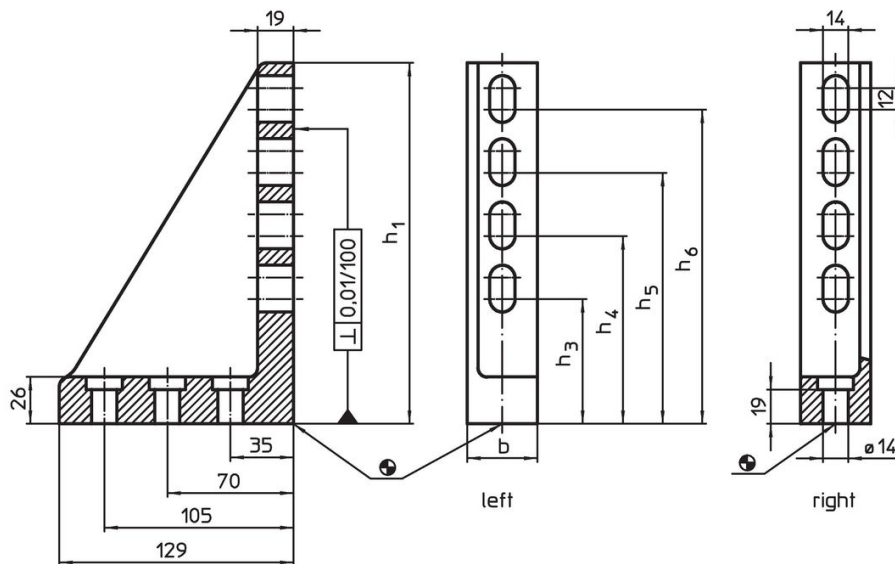

Thrust Angles

1121.700

Product Description

Material

- Grey cast iron, phosphatized, ground

Drawing

Order information

System	Dimensions						Position of web	 [g]	Art. No.
	b	h ₁	h ₃	h ₄	h ₅	h ₆			
V70	66	200	69	104	139	174	left	3753	1121.700