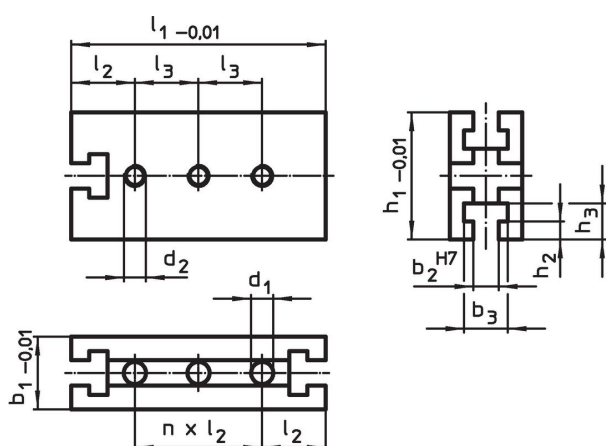

Mounting Blocks

1111.200

Product Description

This mounting element is a system part of the T-slot system.

Material

- Steel, hardened, ground

Drawing

Order information

System	Dimensions											Amount n	 [g]	Art. No.
	b ₁	l ₁	b ₂	b ₃	l ₂	l ₃	h ₁	h ₂	h ₃	d ₁	d ₂			
V70	40	140	14	24	35	35	70	10	20	12.25	M12	3	2060	1111.200

Compliance

RoHS compliant

Compliant according to Directive 2011/65/EU and Directive 2015/863.