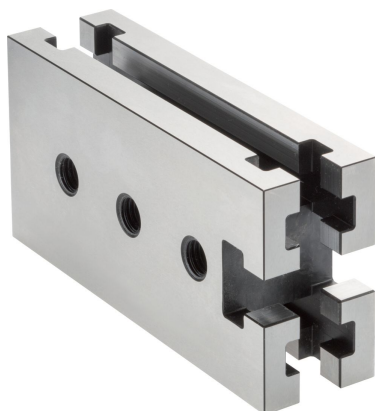

Mounting Blocks

1111.200

Product Description

This mounting element is a system part of the T-slot system.

Material

- Steel, hardened, ground

Drawing

Order information

System	Dimensions											Amount n	 [g]	Art. No.
	b ₁	l ₁	b ₂	b ₃	l ₂	l ₃	h ₁	h ₂	h ₃	d ₁	d ₂			
V70	40	140	14	24	35	35	70	10	20	12.25	M12	3	2060	1111.200

Compliance

RoHS compliant

Compliant according to Directive 2011/65/EU and Directive 2015/863.